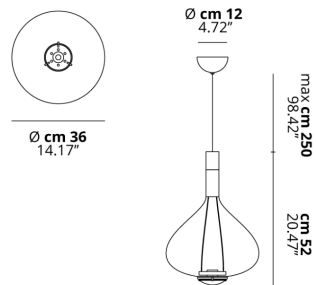

SKY-FALL

Large

FEATURES

- **Frame:** Metal
- **Diffusor:** Blown Glass
- **Dimmable:** Yes
- **Dimmer:** Not Included
- **Bulb:** Included

BULB

LED COB 2700K 2 x 10W | 1815 lm

CERTIFICATION

SPECIFICATION SHEET

PHOTOMETRIC CURVE

FRAME	DIFFUSOR	LED COLOUR	CODE
Chrome	Chrome	2700K	148006
Chrome	Crystal	2700K	148003
Chrome	Glossy Copper	2700K	148004
Chrome	Rose Gold	2700K	148007