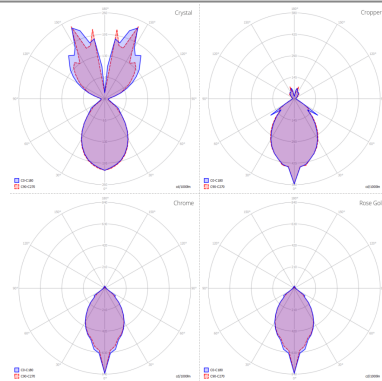

PHOTOMETRIC CURVE

FRAME	DIFFUSOR	LED COLOUR	CODE
Chrome	Chrome	2700K	148006
Chrome	Crystal	2700K	148003
Chrome	Glossy Copper	2700K	148004
Chrome	Rose Gold	2700K	148007