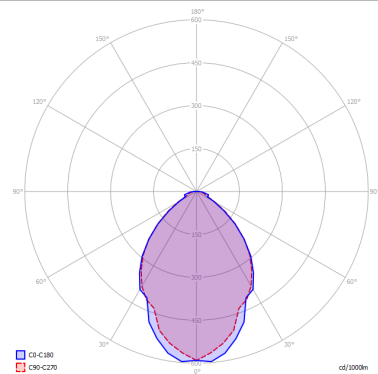

SPECIFICATION SHEET

CERTIFICATION

PHOTOMETRIC CURVE