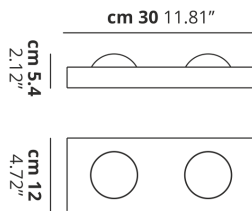

SHELF

Double

FEATURES

- **Frame:** Metal
- **Diffusor:** None
- **Dimmable:** Yes
- **Dimmer:** Not Included
- **Bulb:** Included

BULB

LED 2700K 2 x 17W | 3400 lm

or

LED 3000K 2 x 17W | 3600 lm

SPECIFICATION SHEET

CERTIFICATION

PHOTOMETRIC CURVE

FRAME	DIFFUSOR	LED COLOUR	CODE
☐ Matte White 9016	None	2700K	151004
☐ Matte White 9016	None	3000K	151002