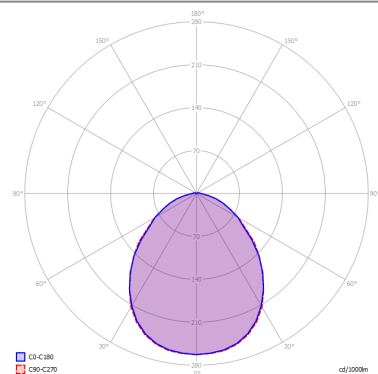

CERTIFICATION

PHOTOMETRIC CURVE

FRAME	DIFFUSOR	LED COLOUR	CODE
Coppery Bronze	Glossy White	Optionally	141009
Matte Black 9005	Glossy White	Optionally	141016
Matte White 9010	Glossy White	Optionally	141002