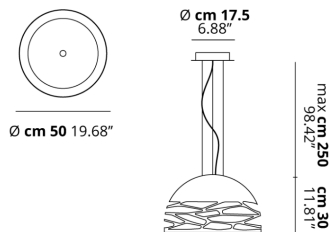

KELLY

Small Dome 50

FEATURES

- **Frame:** Metal
- **Diffusor:** Glass
- **Dimmable:** Yes
- **Dimmer:** Not Included
- **Bulb:** Not Included

BULB

- **E27 Classic A60** 3 x max 46W eco
- or _____
- **E27 CFL [compact]** 3 x max 23W
- or _____
- **E27 LED** 3 x max available

SPECIFICATION SHEET

CERTIFICATION

PHOTOMETRIC CURVE

FRAME	DIFFUSOR	LED COLOUR	CODE
Coppery Bronze	Glossy White	Optionally	141009
Matte Black 9005	Glossy White	Optionally	141016
Matte White 9010	Glossy White	Optionally	141002