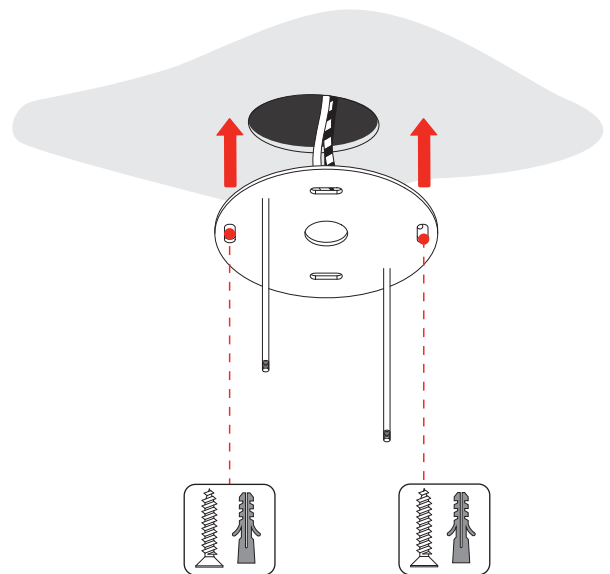

THOR SMALL • Wall & Ceiling

2018.11.13

US

LED
3000K

120V · 60 Hz
17W · 1800 lm

**Before installing turn off the power to the electrical box.
Couper l'alimentation avant de travailler sur la lampe.**

[1]

[2]

[3]

[4]

**Not included !
Use appropriate fixings**

[5]

Pay attention to the labels that identify exactly the wires:
Hot, Ground, Neutral

[7]

[6]

[8]