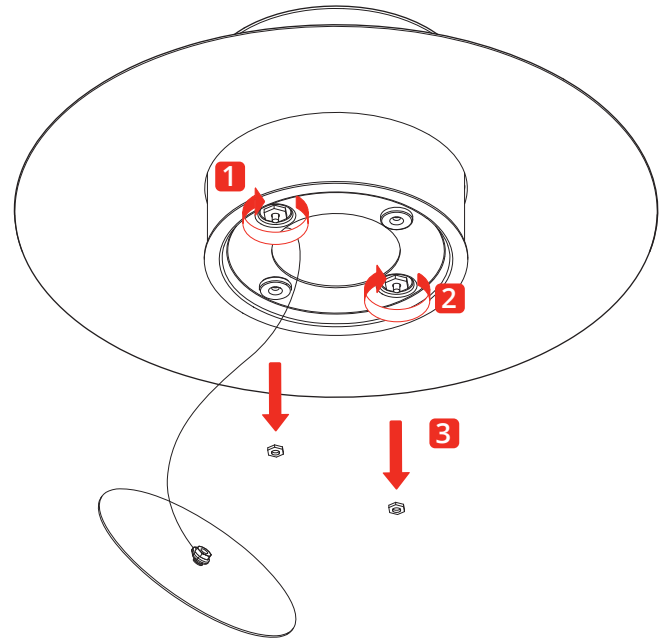

THOR SMALL • Wall & Ceiling

2018.11.13

US

LED
3000K

120V · 60 Hz
17W · 1800 lm

**Before installing turn off the power to the electrical box.
Couper l'alimentation avant de travailler sur la lampe.**

[1]

[2]

[3]

[4]

**Not included !
Use appropriate fixings**

[5]

Pay attention to the labels that identify exactly the wires:
Hot, Ground, Neutral

[7]

[6]

[8]