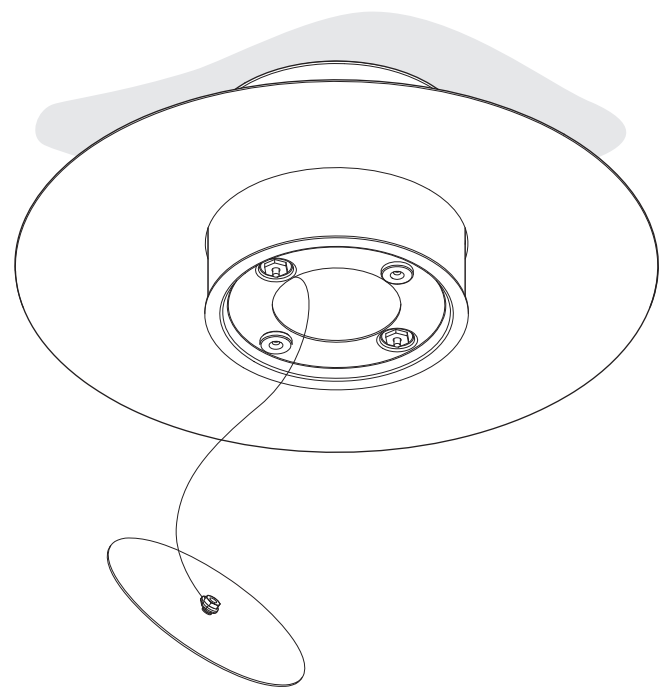

THOR SMALL • Wall & Ceiling

2018.11.13

US

LED
3000K

120V · 60 Hz
17W · 1800 lm

**Before installing turn off the power to the electrical box.
Couper l'alimentation avant de travailler sur la lampe.**

[1]

[2]

[3]

[4]

**Not included !
Use appropriate fixings**

[5]

Pay attention to the labels that identify exactly the wires:
Hot, Ground, Neutral

[7]

[6]

[8]