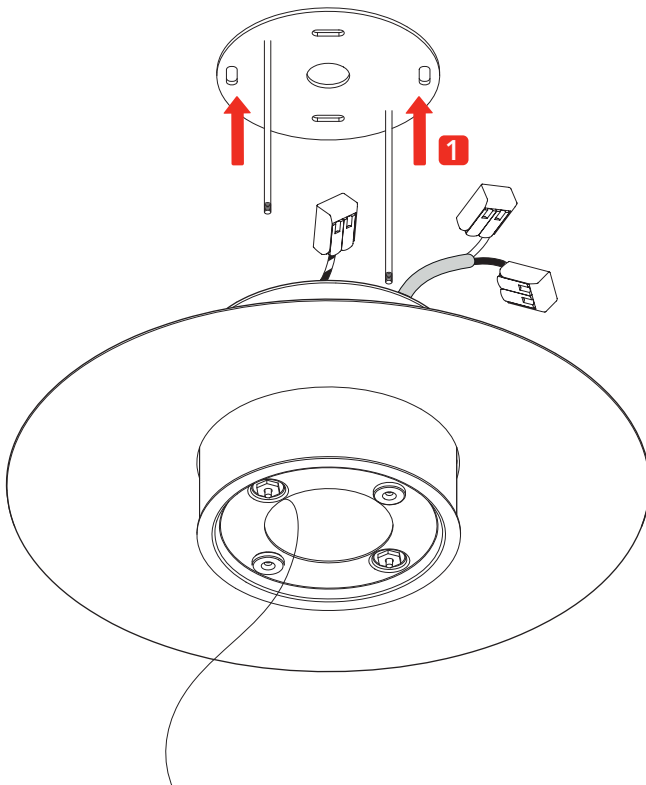

THOR SMALL • Wall & Ceiling

2018.11.13

US

LED
3000K

120V · 60 Hz
17W · 1800 lm

**Before installing turn off the power to the electrical box.
Couper l'alimentation avant de travailler sur la lampe.**

[1]

[2]

[3]

[4]

**Not included !
Use appropriate fixings**

[5]

Pay attention to the labels that identify exactly the wires:
Hot, Ground, Neutral

[7]

[6]

[8]