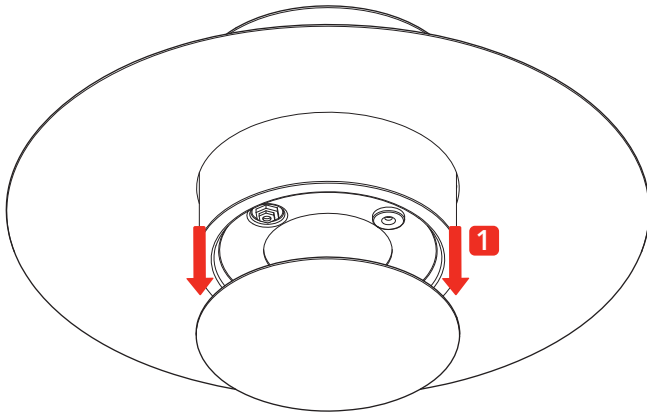

THOR SMALL • Wall & Ceiling

2018.11.13

US

LED
3000K

120V · 60 Hz
17W · 1800 lm

**Before installing turn off the power to the electrical box.
Couper l'alimentation avant de travailler sur la lampe.**

[1]

[2]

[3]

[4]

**Not included !
Use appropriate fixings**

[5]

Pay attention to the labels that identify exactly the wires:
Hot, Ground, Neutral

[7]

[6]

[8]