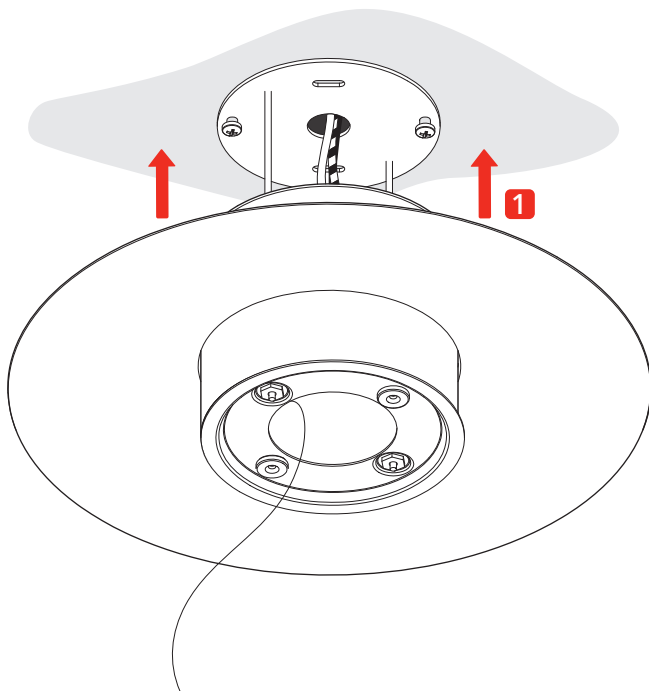

THOR SMALL • Wall & Ceiling

2018.11.13

US

LED
3000K

120V · 60 Hz
17W · 1800 lm

**Before installing turn off the power to the electrical box.
Couper l'alimentation avant de travailler sur la lampe.**

[1]

[2]

[3]

[4]

**Not included !
Use appropriate fixings**

[5]

Pay attention to the labels that identify exactly the wires:
Hot, Ground, Neutral

[7]

[6]

[8]