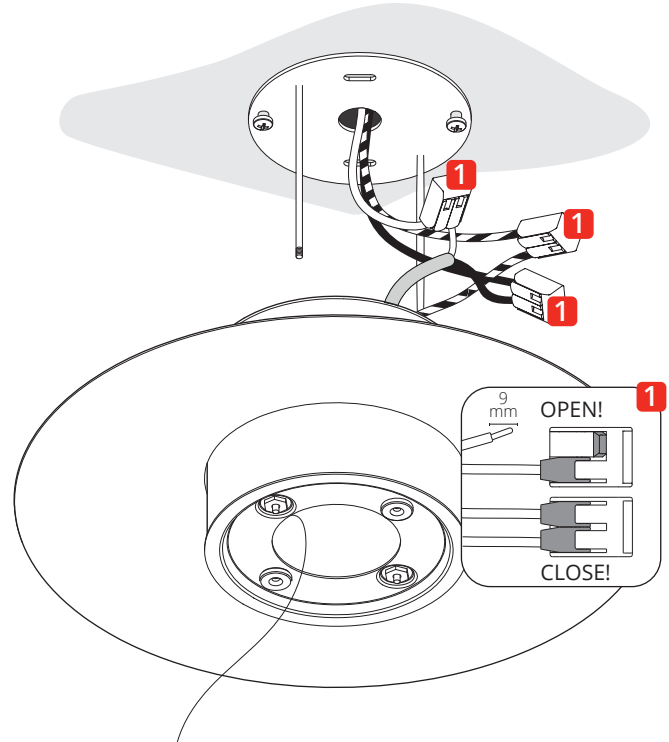

THOR SMALL • Wall & Ceiling

2018.11.13

US

LED
3000K

120V · 60 Hz
17W · 1800 lm

**Before installing turn off the power to the electrical box.
Couper l'alimentation avant de travailler sur la lampe.**

[1]

[2]

[3]

[4]

**Not included !
Use appropriate fixings**

[5]

Pay attention to the labels that identify exactly the wires:
Hot, Ground, Neutral

[7]

[6]

[8]