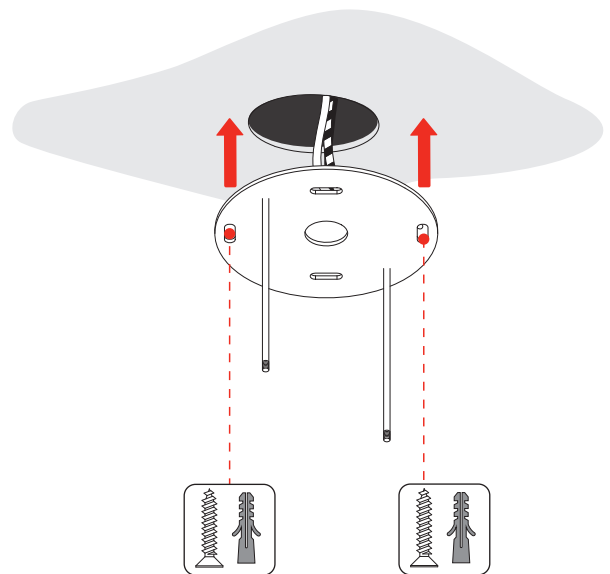

THOR MEDIUM • Wall & Ceiling

2018.11.13

US

LED
3000K

120V · 60 Hz
2 x 17W · 3600 lm

**Before installing turn off the power to the electrical box.
Couper l'alimentation avant de travailler sur la lampe.**

[1]

[2]

[3]

[4]

**Not included !
Use appropriate fixings**

[5]

Pay attention to the labels that identify exactly the wires:
Hot, Ground, Neutral

[7]

[6]