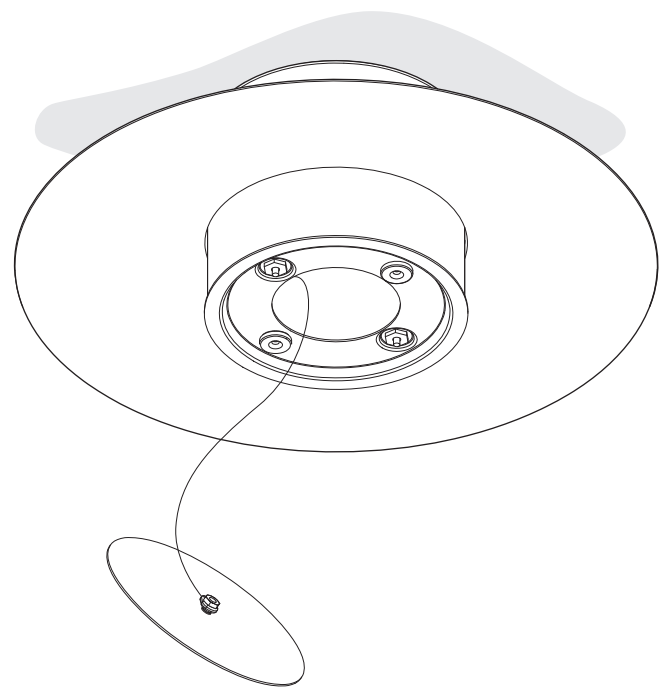

[5]

Pay attention to the labels that identify exactly the wires:
Hot, Ground, Neutral

[7]

[6]

[8]