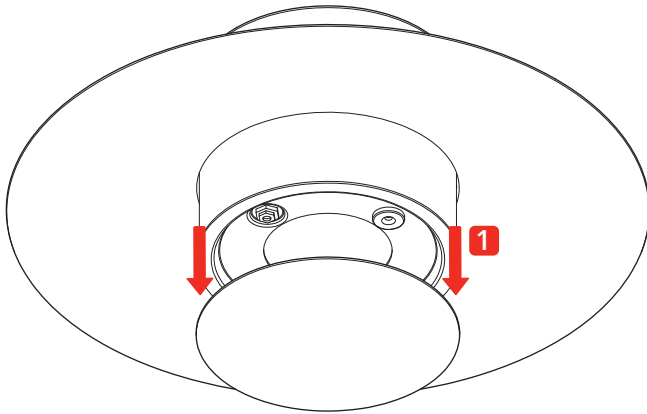

THOR MEDIUM • Wall & Ceiling

2018.11.13

US

LED
3000K

120V · 60 Hz
2 x 17W · 3600 lm

**Before installing turn off the power to the electrical box.
Couper l'alimentation avant de travailler sur la lampe.**

[1]

[2]

[3]

[4]

**Not included !
Use appropriate fixings**

[5]

Pay attention to the labels that identify exactly the wires:
Hot, Ground, Neutral

[7]

[6]