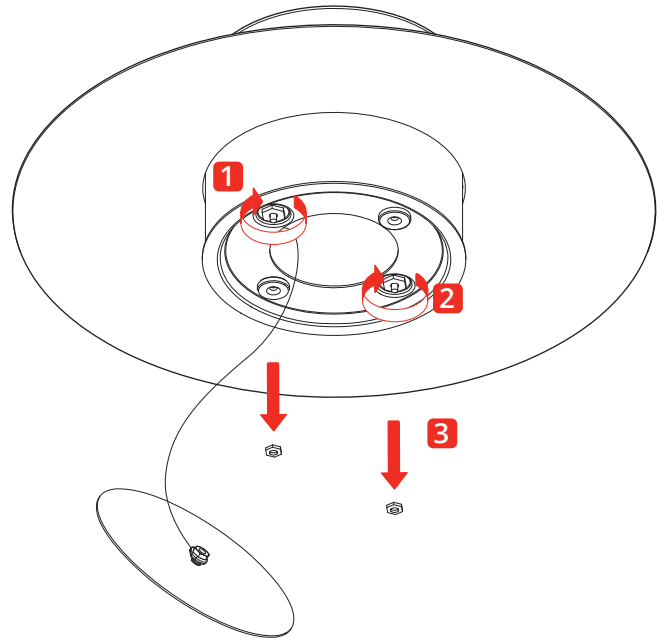

THOR MEDIUM • Wall & Ceiling

2018.11.13

US

LED
3000K

120V · 60 Hz
2 x 17W · 3600 lm

**Before installing turn off the power to the electrical box.
Couper l'alimentation avant de travailler sur la lampe.**

[1]

[2]

[3]

[4]

**Not included !
Use appropriate fixings**

[5]

Pay attention to the labels that identify exactly the wires:
Hot, Ground, Neutral

[7]

[6]