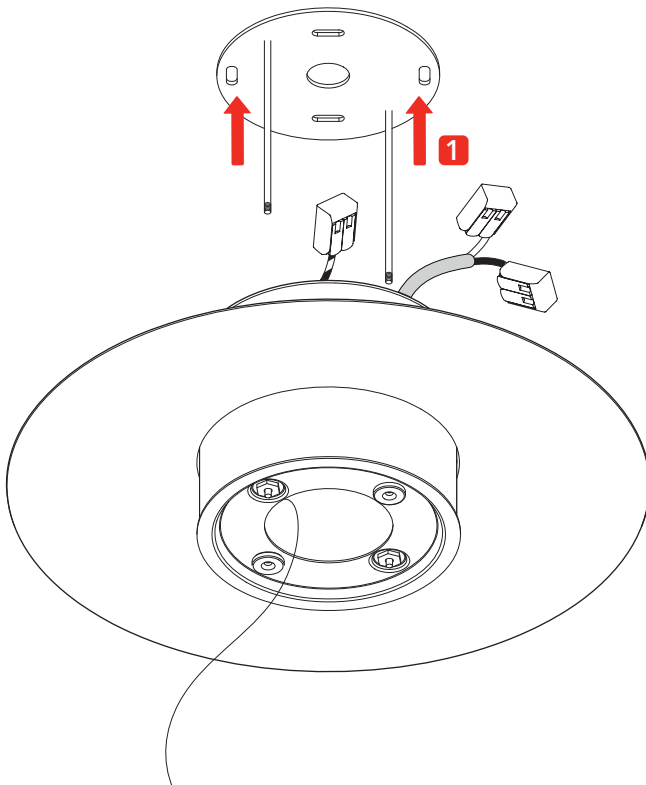

THOR MEDIUM • Wall & Ceiling

2018.11.13

US

LED
3000K

120V · 60 Hz
2 x 17W · 3600 lm

**Before installing turn off the power to the electrical box.
Couper l'alimentation avant de travailler sur la lampe.**

[1]

[2]

[3]

[4]

**Not included !
Use appropriate fixings**

[5]

Pay attention to the labels that identify exactly the wires:
Hot, Ground, Neutral

[7]

[6]