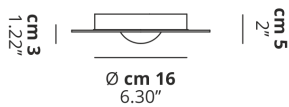

BUGIA

Single

CARATTERISTICHE

1. **Montatura:** Metallo
   Diffusore: Plexiglass
   Dimmerazione: Sì
   Dimmer: Non Incluso
   Lampadine: Incluse

LAMPADINE

LED COB 2700K 1 x 15W | 1200 lm

or

LED COB 3000K 1 x 15W | 1300 lm

DISEGNO TECNICO

MARCHI

CURVA FOTOMETRICA

Non Presente

MONTATURA	DIFFUSORE	COLORE DELLA LUCE	CODICE
Bianco Opaco 9010	Bianco	2700K	161025
Bianco Opaco 9010	Cromo	2700K	161027
Bianco Opaco 9010	Oro	2700K	161026
Bianco Opaco 9010	Rame Lucido	2700K	161028
Bianco Opaco 9010	Bianco	3000K	161029
Bianco Opaco 9010	Cromo	3000K	161031
Bianco Opaco 9010	Oro	3000K	161030