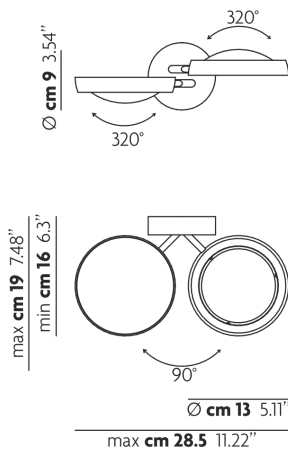

NAUTILUS

FEATURES

- Frame:** Metal
- Diffusor:** Metal
- Dimmable:** Yes
- Dimmer:** Not Included
- Bulb:** Included

BULB

COB **3000K** 2 x 15W | 2600 lm

CERTIFICATION

SPECIFICATION SHEET

PHOTOMETRIC CURVE

None

FRAME	DIFFUSOR	LED COLOUR	CODE
● Chrome	● Matte White 9010	3000K	165406
● Chrome	● Matte Black	3000K	165407
● Chrome	● Chrome	3000K	165408
● Chrome	● Gold	3000K	165409
● Chrome	● Rose Gold	3000K	165410