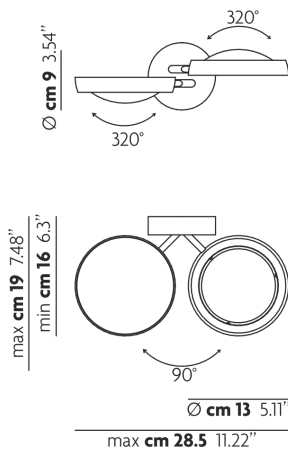

NAUTILUS

FEATURES

- Frame:** Metal
- Diffuser:** Metal
- Dimmable:** Yes
- Dimmer:** Not Included
- Bulb:** Included

BULB

COB **3000K** 2 x 15W | 2600 lm

CERTIFICATION

SPECIFICATION SHEET

PHOTOMETRIC DIAGRAM

None

FRAME	DIFFUSER	LED COLOUR	CODE
● Chrome	● Matte White 9010	3000K	165406
● Chrome	● Matte Black	3000K	165407
● Chrome	● Chrome	3000K	165408
● Chrome	● Gold	3000K	165409
● Chrome	● Rose Gold	3000K	165410