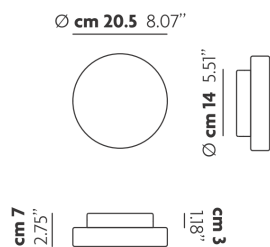

MAKEUP

Small

FEATURES

- Frame:** Metal
- Diffusor:** Blown Glass
- Dimmable:** Yes
- Dimmer:** Not Included
- Bulb:** Included

BULB

LED 3000K 1 x 9W | 850 lm

CERTIFICATION

SPECIFICATION SHEET

PHOTOMETRIC CURVE

FRAME	DIFFUSOR	LED COLOUR	CODE
 Matte White 9016	 Matte White	3000K	150403