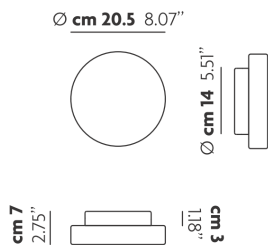

MAKEUP

Small

FEATURES

- Frame:** Metal
- Diffuser:** Blown Glass
- Dimmable:** Yes
- Dimmer:** Not Included
- Bulb:** Included

BULB

LED 3000K 1 x 9W | 850 lm

CERTIFICATION

SPECIFICATION SHEET

PHOTOMETRIC DIAGRAM

FRAME	DIFFUSER	LED COLOUR	CODE
 Matte White 9016	 Matte White	3000K	150403