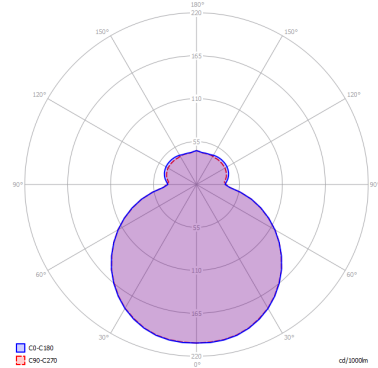

MAKEUP

Small

FEATURES

- Frame:** Metal
- Diffuser:** Blown Glass
- Dimmable:** Yes
- Dimmer:** Not Included
- Bulb:** Included

BULB

LED 3000K 1 x 9W | 850 lm

CERTIFICATION

SPECIFICATION SHEET

PHOTOMETRIC DIAGRAM

FRAME	DIFFUSER	LED COLOUR	CODE
 Matte White 9016	 Matte White	3000K	150403