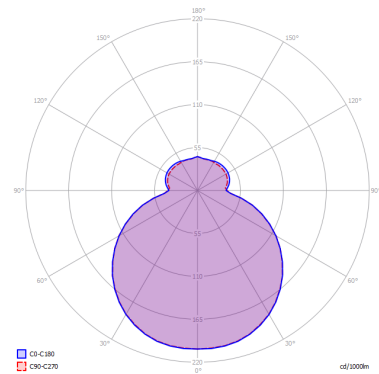

MAKEUP

Small

FEATURES

- Frame:** Metal
- Diffusor:** Blown Glass
- Dimmable:** Yes
- Dimmer:** Not Included
- Bulb:** Included

BULB

LED 3000K 1 x 9W | 850 lm

CERTIFICATION

SPECIFICATION SHEET

PHOTOMETRIC CURVE

FRAME	DIFFUSOR	LED COLOUR	CODE
 Matte White 9016	 Matte White	3000K	150403