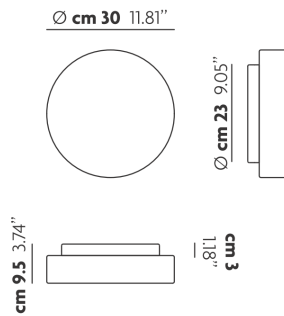

MAKEUP

Medium

FEATURES

- Frame:** Metal
- Diffuser:** Blown Glass
- Dimmable:** Yes
- Dimmer:** Not Included
- Bulb:** Included

BULB

LED 3000K 1 x 17W | 1800 lm

CERTIFICATION

SPECIFICATION SHEET

PHOTOMETRIC DIAGRAM

FRAME	DIFFUSER	LED COLOUR	CODE
 Matte White 9016	 Matte White	3000K	150402