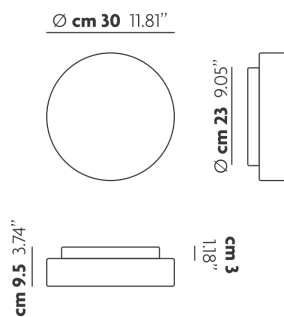

## PHOTOMETRIC CURVE

FRAME	DIFFUSOR	LED COLOUR	CODE
 Matte White 9016	 Matte White	3000K	150402