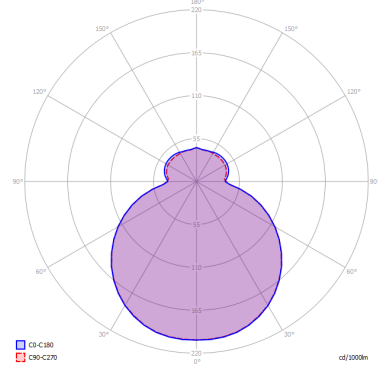

MAKEUP

Medium

FEATURES

- Frame:** Metal
- Diffuser:** Blown Glass
- Dimmable:** Yes
- Dimmer:** Not Included
- Bulb:** Included

BULB

LED 3000K 1 x 17W | 1800 lm

CERTIFICATION

SPECIFICATION SHEET

PHOTOMETRIC DIAGRAM

FRAME	DIFFUSER	LED COLOUR	CODE
 Matte White 9016	 Matte White	3000K	150402