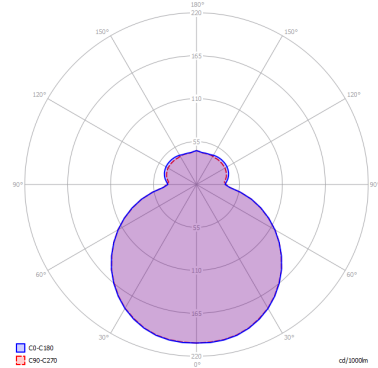

MAKEUP

Large

FEATURES

- Frame:** Metal
- Diffuser:** Blown Glass
- Dimmable:** Yes
- Dimmer:** Not Included
- Bulb:** Included

BULB

LED 3000K 1 x 17W | 1800 lm

CERTIFICATION

SPECIFICATION SHEET

PHOTOMETRIC DIAGRAM

FRAME	DIFFUSER	LED COLOUR	CODE
 Matte White 9016	 Matte White	3000K	150401