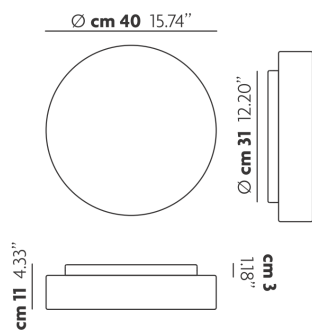

MAKEUP

Large

FEATURES

- Frame:** Metal
- Diffuser:** Blown Glass
- Dimmable:** Yes
- Dimmer:** Not Included
- Bulb:** Included

BULB

LED 3000K 1 x 17W | 1800 lm

CERTIFICATION

SPECIFICATION SHEET

PHOTOMETRIC DIAGRAM

FRAME	DIFFUSER	LED COLOUR	CODE
 Matte White 9016	 Matte White	3000K	150401