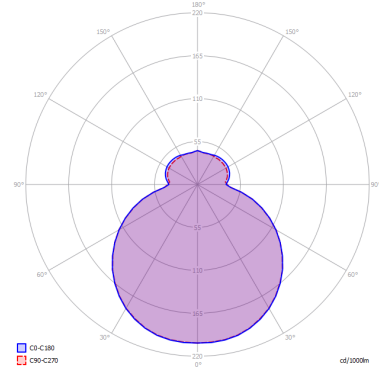

PHOTOMETRIC DIAGRAM

FRAME	DIFFUSER	LED COLOUR	CODE
Matte White 9016	Matte White	3000K	150403