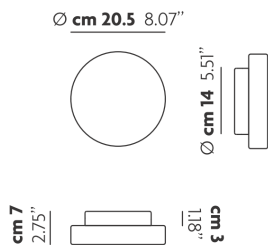

## PHOTOMETRIC DIAGRAM

FRAME	DIFFUSER	LED COLOUR	CODE
 Matte White 9016	 Matte White	3000K	150403