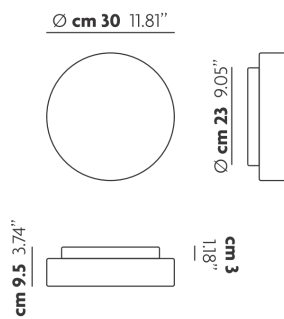

## PHOTOMETRIC DIAGRAM

FRAME	DIFFUSER	LED COLOUR	CODE
 Matte White 9016	 Matte White	3000K	150402