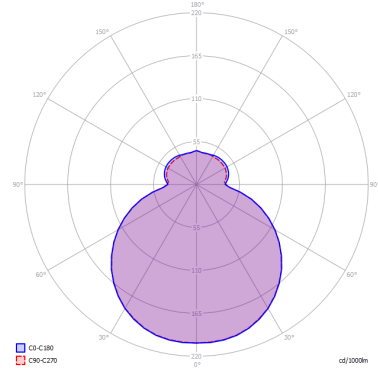

PHOTOMETRIC DIAGRAM

FRAME	DIFFUSER	LED COLOUR	CODE
Matte White 9016	Matte White	3000K	150402