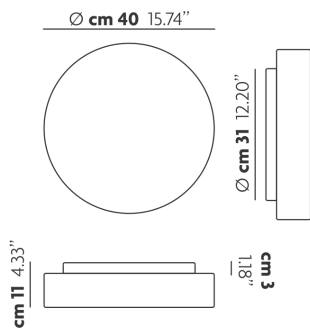

## PHOTOMETRIC DIAGRAM

FRAME	DIFFUSER	LED COLOUR	CODE
 Matte White 9016	 Matte White	3000K	150401