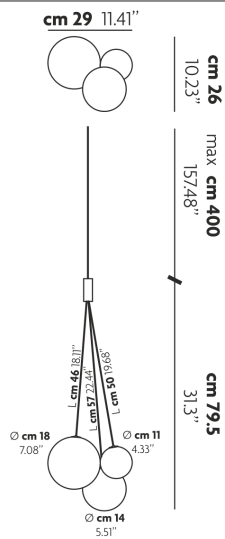

RANDOM

FEATURES

- Frame:** Metal
- Diffuser:** Blown Glass
- Dimmable:** Yes
- Dimmer:** Not Included
- Bulb:** Included

BULB

LED 2700K 3 x 1W | 450 lm

CERTIFICATION

SPECIFICATION SHEET

PHOTOMETRIC DIAGRAM

None

FRAME

- Chrome
- Chrome
- Chrome
- Chrome

DIFFUSER

- Crystal
- Chrome
- Gold
- Rose Gold

LED COLOUR

- 2700K
- 2700K
- 2700K
- 2700K

CODE

- 164301
- 164302
- 164303
- 164304