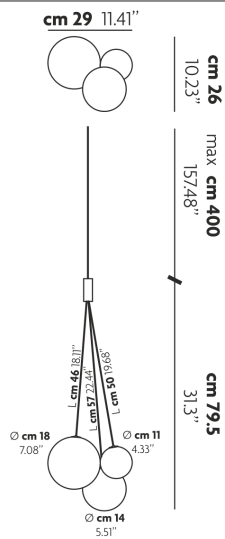

RANDOM

FEATURES

- Frame:** Metal
- Diffuser:** Blown Glass
- Dimmable:** Yes
- Dimmer:** Not Included
- Bulb:** Included

BULB

LED 2700K 3 x 1W | 450 lm

CERTIFICATION

SPECIFICATION SHEET

PHOTOMETRIC DIAGRAM

None

FRAME	DIFFUSER	LED COLOUR	CODE
Chrome	Crystal	2700K	164301
Chrome	Chrome	2700K	164302
Chrome	Gold	2700K	164303
Chrome	Rose Gold	2700K	164304