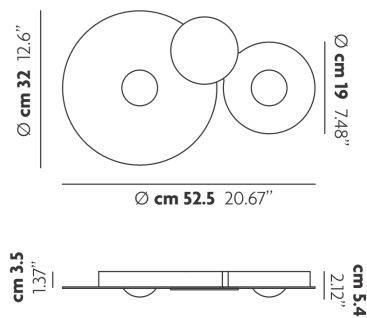

BUGIA

Double

FEATURES

- Frame:** Metal
- Diffuser:** Plexiglass
- Dimmable:** Yes
- Dimmer:** Not Included
- Bulb:** Included

BULB

LED 3000K 2 x 17W | 3600 lm

CERTIFICATION

SPECIFICATION SHEET

PHOTOMETRIC DIAGRAM

None

FRAME	DIFFUSER	LED COLOUR	CODE
Matte White 9010	Gold	3000K	161410
Matte White 9010	Chrome	3000K	161411
Matte White 9010	Glossy Copper	3000K	161412
Matte White 9010	White	3000K	161422