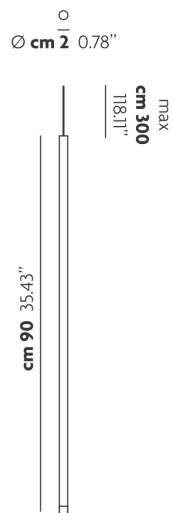

A-TUBE NANO

Large

FEATURES

- Frame:** Metal
- Diffusor:** Polycarbonate
- Dimmable:** Yes
- Dimmer:** Not Included
- Bulb:** Included

BULB

LED 2700K 1 x 1W | 150 lm

CERTIFICATION

SPECIFICATION SHEET

PHOTOMETRIC CURVE

None

FRAME	DIFFUSOR	LED COLOUR	CODE
Chrome	Clear	2700K	158310
Gold	Clear	2700K	158311
Matte Black	Clear	2700K	158315
Matte White 9010	Clear	2700K	158319
Rose Gold	Clear	2700K	158312