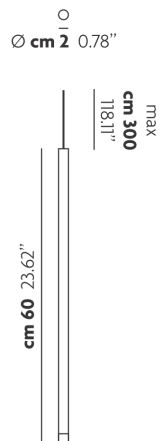

## FEATURES

- Frame:** Metal
- Diffusor:** Polycarbonate
- Dimmable:** Yes
- Dimmer:** Not Included
- Bulb:** Included

## BULB

2700K 1 x 1W | 150 lm

## PHOTOMETRIC CURVE

None

FRAME	DIFFUSOR	LED COLOUR	CODE
Chrome	Clear	2700K	158316
Gold	Clear	2700K	158317
Matte Black	Clear	2700K	158314
Matte White 9010	Clear	2700K	158305
Rose Gold	Clear	2700K	158318