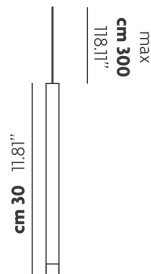

A-TUBE NANO

Small

FEATURES

- Frame:** Metal
- Diffusor:** Polycarbonate
- Dimmable:** Yes
- Dimmer:** Not Included
- Bulb:** Included

BULB

LED 2700K 1 x 1W | 150 lm

CERTIFICATION

SPECIFICATION SHEET

Ø cm 2 0.78"

PHOTOMETRIC CURVE

None

FRAME	DIFFUSOR	LED COLOUR	CODE
 Chrome	 Clear	2700K	158302
 Gold	 Clear	2700K	158303
 Matte Black	 Clear	2700K	158313
 Matte White 9010	 Clear	2700K	158301
 Rose Gold	 Clear	2700K	158304