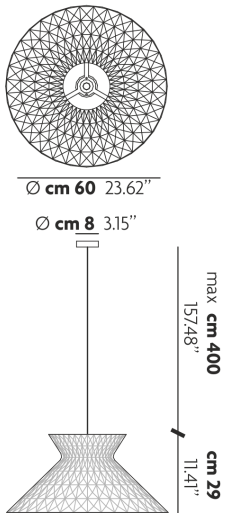

SUGEGASA

FEATURES

- Frame:** Metal
- Diffuser:** PMMA
- Dimmable:** Yes
- Dimmer:** Not Included
- Bulb:** Not Included

BULB

-  **E26 G95 CFL** 1 x max available
- or _____
-  **E26 G95 LED** 1 x max available

CERTIFICATION

PHOTOMETRIC DIAGRAM

None

SPECIFICATION SHEET

FRAME	DIFFUSER	LED COLOUR	CODE
<input type="radio"/> Chrome	<input type="radio"/> Crystal	Optionally	163301
<input type="radio"/> Chrome	<input type="radio"/> Clear Fumé	Optionally	163302
<input type="radio"/> Chrome	<input type="radio"/> Clear Rosé	Optionally	163303
<input type="radio"/> Chrome	<input type="radio"/> Clear Azure	Optionally	163304