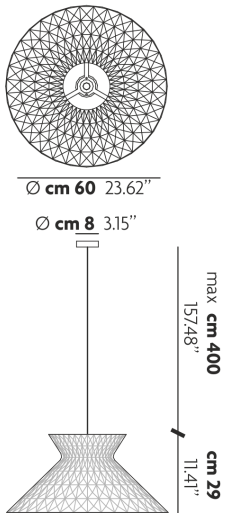

SUGEGASA

FEATURES

- Frame:** Metal
- Diffusor:** PMMA
- Dimmable:** Yes
- Dimmer:** Not Included
- Bulb:** Not Included

BULB

-  **E26 G95 CFL** 1 x max available
- or _____
-  **E26 G95 LED** 1 x max available

CERTIFICATION

PHOTOMETRIC CURVE

None

SPECIFICATION SHEET

FRAME	DIFFUSOR	LED COLOUR	CODE
<input type="radio"/> Chrome	<input type="radio"/> Crystal	Optionally	163301
<input type="radio"/> Chrome	<input type="radio"/> Clear Fumé	Optionally	163302
<input type="radio"/> Chrome	<input type="radio"/> Clear Rosé	Optionally	163303
<input type="radio"/> Chrome	<input type="radio"/> Clear Azure	Optionally	163304