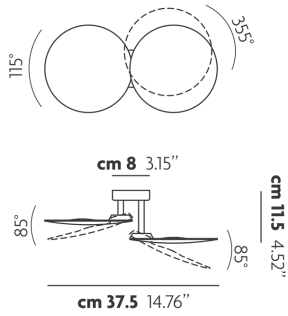

PUZZLE ROUND

Double Round

FEATURES

- Frame:** Metal
- Diffuser:** None
- Dimmable:** Yes
- Dimmer:** Not Included
- Bulb:** Included

BULB

LED 3000K 2 x 17W | 3600 lm

CERTIFICATION

SPECIFICATION SHEET

PHOTOMETRIC DIAGRAM

None

FRAME	DIFFUSER	LED COLOUR	CODE
 Matte White 9016	None	3000K	159304
 Coppery Bronze	None	3000K	159306