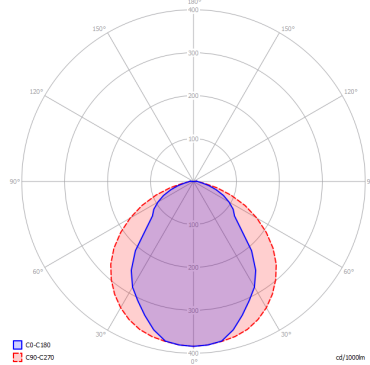

PUZZLE

Double Rectangle

FEATURES

- Frame:** Metal
- Diffuser:** None
- Dimmable:** Yes
- Dimmer:** Not Included
- Bulb:** Included

BULB

LED 3000K 2 x 17W | 3600 lm

CERTIFICATION

SPECIFICATION SHEET

PHOTOMETRIC DIAGRAM

FRAME	DIFFUSER	LED COLOUR	CODE
 Matte White 9016	None	3000K	146401