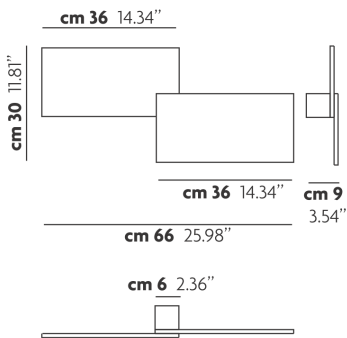

PUZZLE

Double Rectangle

FEATURES

- Frame:** Metal
- Diffusor:** None
- Dimmable:** Yes
- Dimmer:** Not Included
- Bulb:** Included

BULB

LED 3000K 2 x 17W | 3600 lm

CERTIFICATION

SPECIFICATION SHEET

PHOTOMETRIC CURVE

FRAME	DIFFUSOR	LED COLOUR	CODE
 Matte White 9016	None	3000K	146401