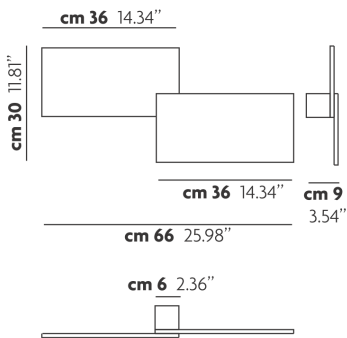

PUZZLE

Double Rectangle

FEATURES

- Frame:** Metal
- Diffuser:** None
- Dimmable:** Yes
- Dimmer:** Not Included
- Bulb:** Included

BULB

LED 3000K 2 x 17W | 3600 lm

CERTIFICATION

SPECIFICATION SHEET

PHOTOMETRIC DIAGRAM

FRAME	DIFFUSER	LED COLOUR	CODE
 Matte White 9016	None	3000K	146401