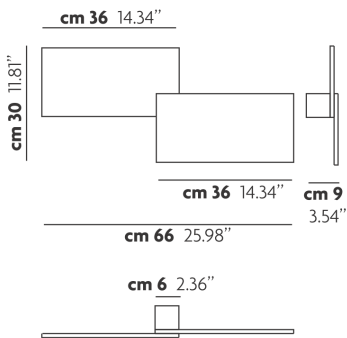

PUZZLE

Double Rectangle

FEATURES

- **Frame:** Metal
- **Diffuser:** None
- **Dimmable:** Yes
- **Dimmer:** Not Included
- **Bulb:** Included

BULB

LED 3000K 2 x 17W | 3600 lm

CERTIFICATION

SPECIFICATION SHEET

PHOTOMETRIC DIAGRAM

FRAME	DIFFUSER	LED COLOUR	CODE
Matte White 9016	None	3000K	146401