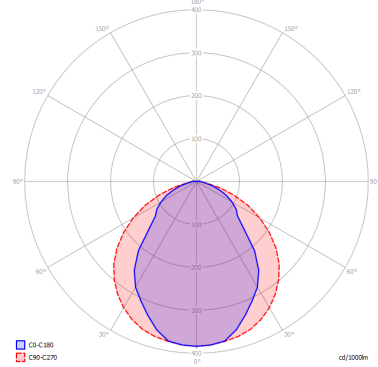

PHOTOMETRIC DIAGRAM

FRAME	DIFFUSER	LED COLOUR	CODE
Matte White 9016	None	3000K	146402