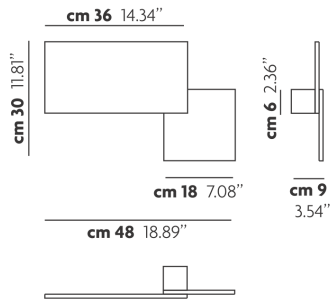

## PHOTOMETRIC DIAGRAM

None

FRAME	DIFFUSER	LED COLOUR	CODE
 Matte White 9016	None	Optionally	146402