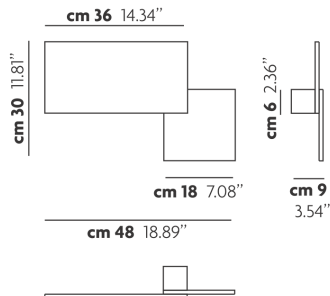

PUZZLE

Square & Rectangle

FEATURES

- Frame:** Metal
- Diffuser:** None
- Dimmable:** Yes
- Dimmer:** Not Included
- Bulb:** Included

BULB

LED 3000K 2 x 17W | 3600 lm

CERTIFICATION

SPECIFICATION SHEET

PHOTOMETRIC DIAGRAM

FRAME	DIFFUSER	LED COLOUR	CODE
 Matte White 9016	None	3000K	146402