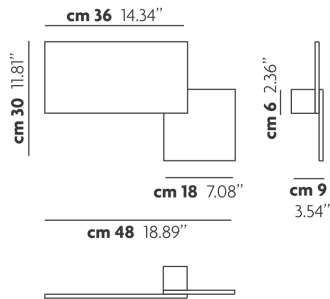

## PHOTOMETRIC DIAGRAM

FRAME	DIFFUSER	LED COLOUR	CODE
 Matte White 9016	None	3000K	146402