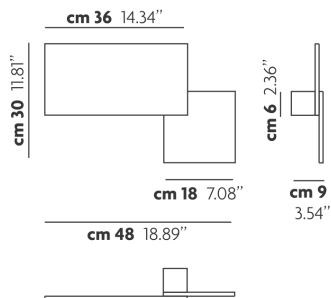

## PHOTOMETRIC CURVE

FRAME	DIFFUSOR	LED COLOUR	CODE
 Matte White 9016	None	3000K	146402