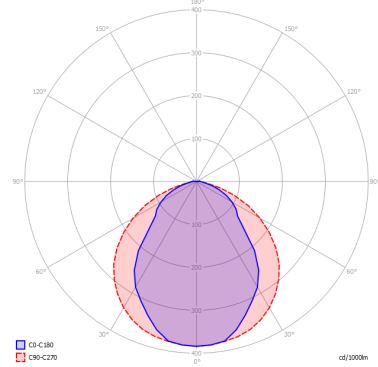

PUZZLE

Square & Rectangle

FEATURES

- Frame:** Metal
- Diffuser:** None
- Dimmable:** Yes
- Dimmer:** Not Included
- Bulb:** Included

BULB

LED 3000K 2 x 17W | 3600 lm

CERTIFICATION

SPECIFICATION SHEET

PHOTOMETRIC DIAGRAM

FRAME	DIFFUSER	LED COLOUR	CODE
 Matte White 9016	None	3000K	146402