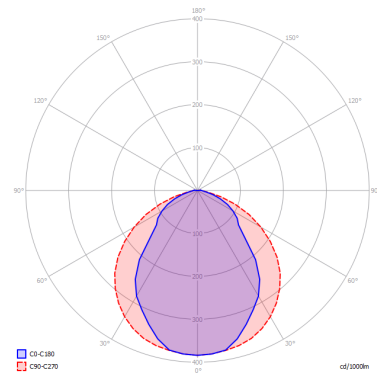

PHOTOMETRIC CURVE

FRAME	DIFFUSOR	LED COLOUR	CODE
Matte White 9016	None	3000K	146402