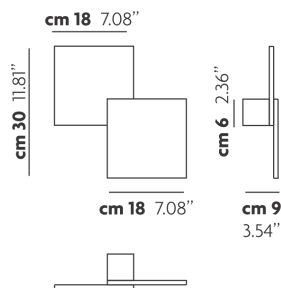

PUZZLE

Double Square

FEATURES

- **Frame:** Metal
- **Diffuser:** None
- **Dimmable:** Yes
- **Dimmer:** Not Included
- **Bulb:** Included

BULB

LED 3000K 2 x 17W | 2600 lm

CERTIFICATION

SPECIFICATION SHEET

PHOTOMETRIC DIAGRAM

FRAME	DIFFUSER	LED COLOUR	CODE
Matte White 9016	None	Optionally	146403