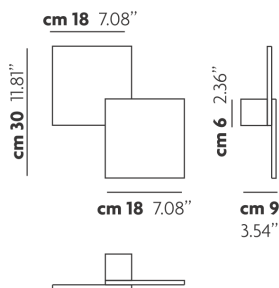

PUZZLE

Double Square

FEATURES

- Frame:** Metal
- Diffuser:** None
- Dimmable:** Yes
- Dimmer:** Not Included
- Bulb:** Included

BULB

LED 3000K 2 x 17W | 3600 lm

CERTIFICATION

SPECIFICATION SHEET

PHOTOMETRIC DIAGRAM

FRAME	DIFFUSER	LED COLOUR	CODE
 Matte White 9016	None	3000K	146403