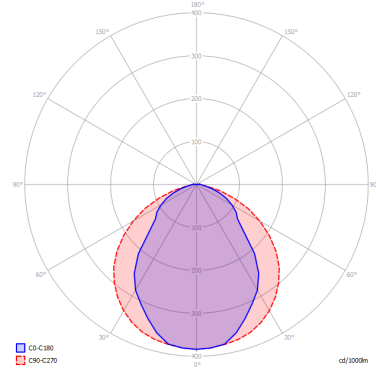

PUZZLE

Double Square

FEATURES

- Frame:** Metal
- Diffuser:** None
- Dimmable:** Yes
- Dimmer:** Not Included
- Bulb:** Included

BULB

LED 3000K 2 x 17W | 3600 lm

CERTIFICATION

SPECIFICATION SHEET

PHOTOMETRIC DIAGRAM

FRAME	DIFFUSER	LED COLOUR	CODE
 Matte White 9016	None	3000K	146403