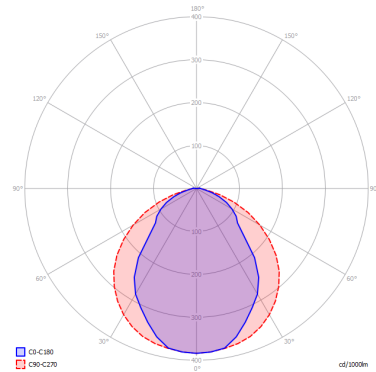

PUZZLE

Double Square

FEATURES

- Frame:** Metal
- Diffusor:** None
- Dimmable:** Yes
- Dimmer:** Not Included
- Bulb:** Included

BULB

LED 3000K 2 x 17W | 3600 lm

CERTIFICATION

SPECIFICATION SHEET

PHOTOMETRIC CURVE

FRAME	DIFFUSOR	LED COLOUR	CODE
 Matte White 9016	None	3000K	146403