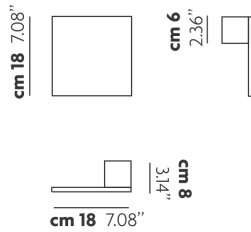

SPECIFICATION SHEET