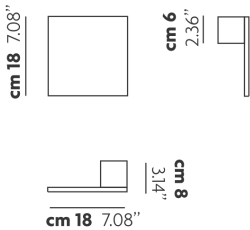

PUZZLE

Single Square

FEATURES

- Frame:** Metal
- Diffuser:** None
- Dimmable:** Yes
- Dimmer:** Not Included
- Bulb:** Included

BULB

LED 3000K 1 x 17W | 1800 lm

CERTIFICATION

SPECIFICATION SHEET

PHOTOMETRIC DIAGRAM

FRAME	DIFFUSER	LED COLOUR	CODE
 Matte White 9016	None	3000K	146404