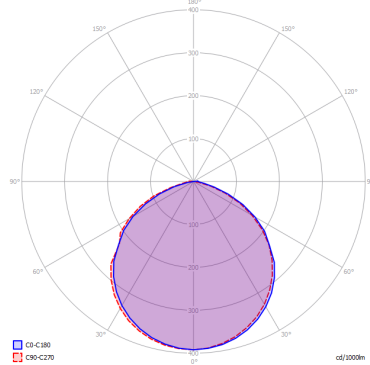

PUZZLE

Single Square

FEATURES

- Frame:** Metal
- Diffuser:** None
- Dimmable:** Yes
- Dimmer:** Not Included
- Bulb:** Included

BULB

LED 3000K 1 x 17W | 1800 lm

CERTIFICATION

SPECIFICATION SHEET

PHOTOMETRIC DIAGRAM

FRAME	DIFFUSER	LED COLOUR	CODE
 Matte White 9016	None	3000K	146404