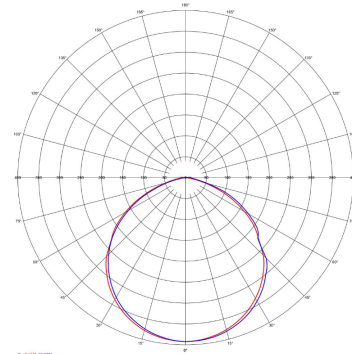

PHOTOMETRIC DIAGRAM

DIAGRAMMA POLARE (cd/klm)

FRAME	DIFFUSER	LED COLOUR	CODE
Matte White 9016	None	Optionally	146404