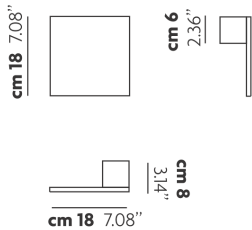

PUZZLE

Single Square

FEATURES

- Frame:** Metal
- Diffuser:** None
- Dimmable:** Yes
- Dimmer:** Not Included
- Bulb:** Included

BULB

LED 3000K 1 x 17W | 1800 lm

CERTIFICATION

SPECIFICATION SHEET

PHOTOMETRIC DIAGRAM

FRAME	DIFFUSER	LED COLOUR	CODE
 Matte White 9016	None	3000K	146404