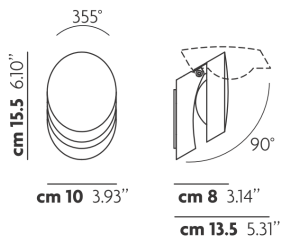

SPECIFICATION SHEET

PHOTOMETRIC CURVE

None

FRAME	DIFFUSOR	LED COLOUR	CODE
Chrome	None	3000K	155306
Coppery Bronze	None	3000K	155305
Matte White 9016	None	3000K	155304