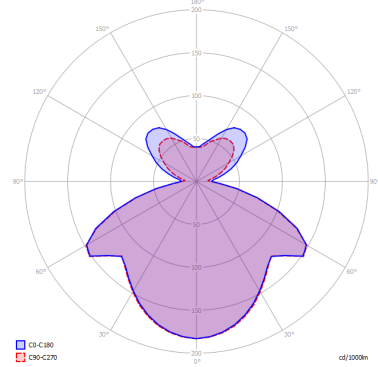

BEETLE

Large Pyramid

FEATURES

- Frame:** Metal
- Diffuser:** Polycarbonate
- Dimmable:** Yes
- Dimmer:** Not Included
- Bulb:** Included

BULB

LED 3000K 2 x 17W | 3600 lm

CERTIFICATION

SPECIFICATION SHEET

PHOTOMETRIC DIAGRAM

FRAME	DIFFUSER	LED COLOUR	CODE
 Matte White 9010	 White + Clear Ribbed	Optionally	145407