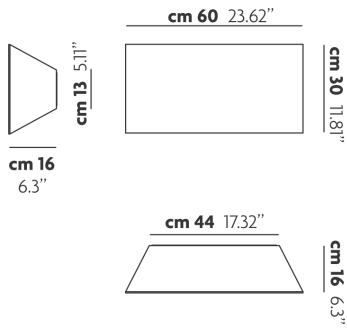

BEETLE

Large Pyramid

FEATURES

- Frame:** Metal
- Diffuser:** Polycarbonate
- Dimmable:** Yes
- Dimmer:** Not Included
- Bulb:** Included

BULB

LED 3000K 2 x 17W | 3600 lm

CERTIFICATION

SPECIFICATION SHEET

PHOTOMETRIC DIAGRAM

FRAME	DIFFUSER	LED COLOUR	CODE
 Matte White 9010	 White + Clear Ribbed	Optionally	145407