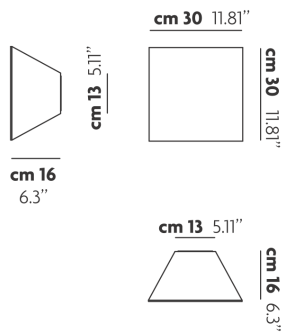

BEETLE

Small Pyramid

FEATURES

- Frame:** Metal
- Diffuser:** Polycarbonate
- Dimmable:** Yes
- Dimmer:** Not Included
- Bulb:** Included

BULB

LED 3000K 1 x 17W | 1800 lm

CERTIFICATION

SPECIFICATION SHEET

PHOTOMETRIC DIAGRAM

FRAME	DIFFUSER	LED COLOUR	CODE
Matte White 9010	White + Clear Ribbed	3000K	145405