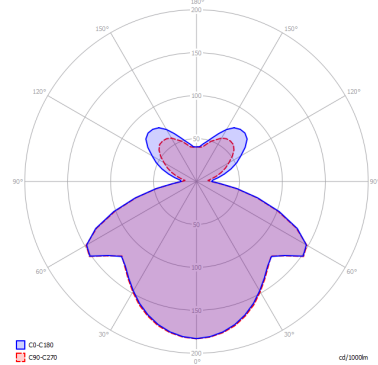

BEETLE

Small Pyramid

FEATURES

- Frame:** Metal
- Diffuser:** Polycarbonate
- Dimmable:** Yes
- Dimmer:** Not Included
- Bulb:** Included

BULB

LED 3000K 1 x 17W | 1800 lm

CERTIFICATION

SPECIFICATION SHEET

PHOTOMETRIC DIAGRAM

FRAME	DIFFUSER	LED COLOUR	CODE
Matte White 9010	White + Clear Ribbed	3000K	145405