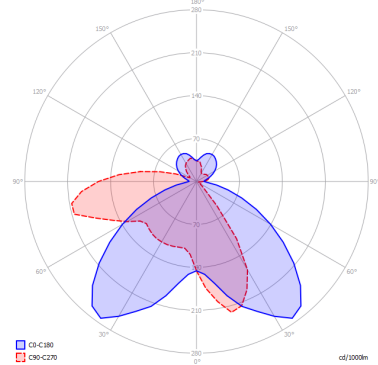

BEETLE

Medium 60 Cube

FEATURES

- Frame:** Metal
- Diffuser:** Polycarbonate
- Dimmable:** Yes
- Dimmer:** Not Included
- Bulb:** Included

BULB

LED 3000K 1 x 17W | 1800 lm

CERTIFICATION

SPECIFICATION SHEET

PHOTOMETRIC DIAGRAM

FRAME	DIFFUSER	LED COLOUR	CODE
 Matte White 9010	 White + Clear Ribbed	3000K	145404