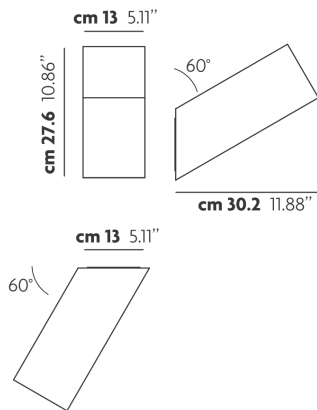

BEETLE

Medium 60 Cube

FEATURES

- Frame:** Metal
- Diffuser:** Polycarbonate
- Dimmable:** Yes
- Dimmer:** Not Included
- Bulb:** Included

BULB

LED 3000K 1 x 17W | 1800 lm

CERTIFICATION

SPECIFICATION SHEET

PHOTOMETRIC DIAGRAM

FRAME	DIFFUSER	LED COLOUR	CODE
 Matte White 9010	 White + Clear Ribbed	3000K	145404