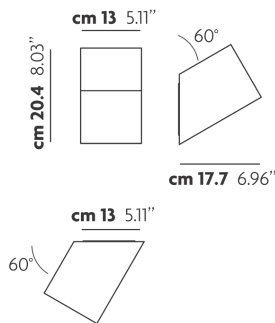

BEETLE

Mini 60 Cube

FEATURES

- Frame:** Metal
- Diffuser:** Polycarbonate
- Dimmable:** Yes
- Dimmer:** Not Included
- Bulb:** Included

BULB

LED 3000K 1 x 17W | 1800 lm

CERTIFICATION

SPECIFICATION SHEET

PHOTOMETRIC DIAGRAM

FRAME	DIFFUSER	LED COLOUR	CODE
Matte White 9010	White + Clear Ribbed	3000K	145403