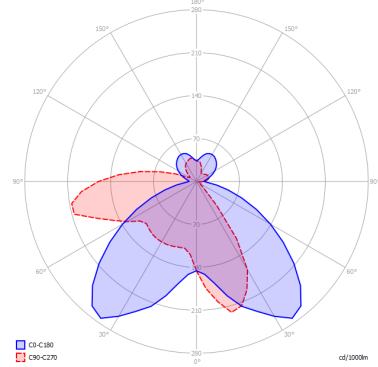

BEETLE

Mini 60 Cube

FEATURES

- Frame:** Metal
- Diffuser:** Polycarbonate
- Dimmable:** Yes
- Dimmer:** Not Included
- Bulb:** Included

BULB

LED 3000K 1 x 17W | 1800 lm

CERTIFICATION

SPECIFICATION SHEET

PHOTOMETRIC DIAGRAM

FRAME	DIFFUSER	LED COLOUR	CODE
Matte White 9010	White + Clear Ribbed	3000K	145403