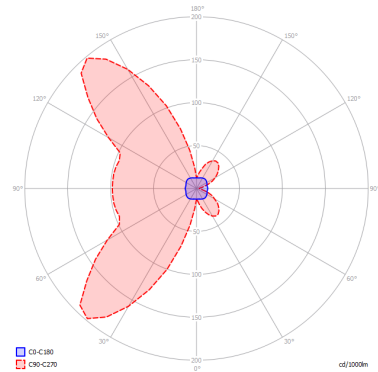

PHOTOMETRIC CURVE

FRAME	DIFFUSOR	LED COLOUR	CODE
Matte White 9010	White + Clear Ribbed	3000K	145402