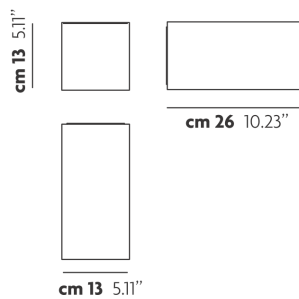

## PHOTOMETRIC CURVE

| FRAME  | DIFFUSOR  | LED COLOUR | CODE   |
|--|---|------------|--------|
|  Matte White 9010 |  White + Clear<br>Ribbed | 3000K      | 145402 |