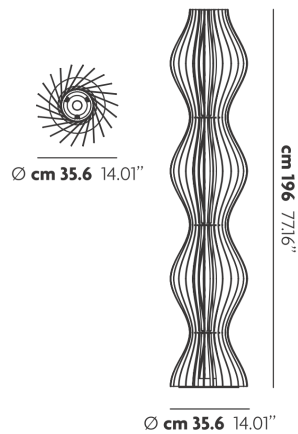

VAPOR

FEATURES

Frame: Metal

Diffusor: Polycarbonate

Dimmable: Yes

Dimmer: Included

Bulb: Not Included

BULB

 **R7s QT-DE12 short** 1 x max 80W

and _____

 **E26 Classic A** 6 x max 60W

or _____

 **E26 LED** 6 x max available

SPECIFICATION SHEET

CERTIFICATION

PHOTOMETRIC CURVE