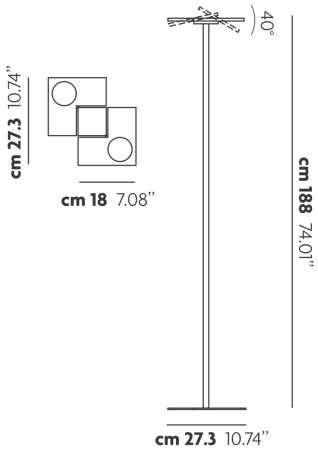

PUZZLE TWIST

FEATURES

- Frame:** Metal
- Diffuser:** None
- Dimmable:** No
- Dimmer:** Included
- Bulb:** Included

BULB

LED 3000K 2 x 17W | 3600 lm

CERTIFICATION

SPECIFICATION SHEET

PHOTOMETRIC DIAGRAM

FRAME	DIFFUSER	LED COLOUR	CODE
 Matte White 9016	None	3000K	146315