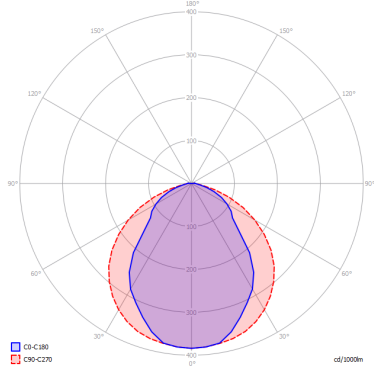

PUZZLE TWIST

FEATURES

- Frame:** Metal
- Diffuser:** None
- Dimmable:** No
- Dimmer:** Included
- Bulb:** Included

BULB

LED 3000K 2 x 17W | 3600 lm

CERTIFICATION

SPECIFICATION SHEET

PHOTOMETRIC DIAGRAM