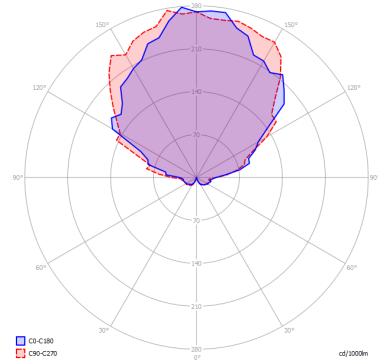

KELLY

Mini Sphere

FEATURES

- Frame:** Metal
- Diffuser:** Glass
- Dimmable:** No
- Dimmer:** Not Included
- Bulb:** Included

BULB

LED 3000K 1 x 9W | 850 lm

CERTIFICATION

SPECIFICATION SHEET

PHOTOMETRIC DIAGRAM

FRAME	DIFFUSER	LED COLOUR	CODE
Matte White 9010	Glossy White	3000K	141306
Coppery Bronze	Glossy White	3000K	141315