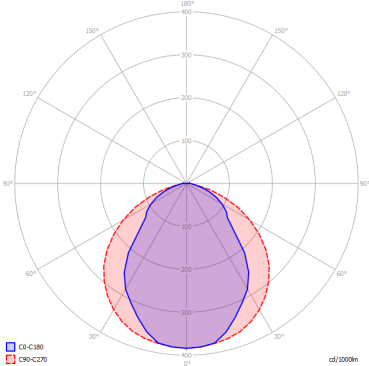

PHOTOMETRIC DIAGRAM

FRAME	DIFFUSER	LED COLOUR	CODE
Matte White 9016	None	3000K	146412