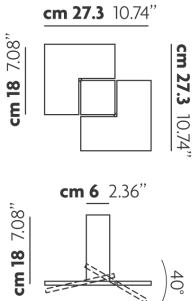

## PHOTOMETRIC DIAGRAM

FRAME	DIFFUSER	LED COLOUR	CODE
 Matte White 9016	None	3000K	146412