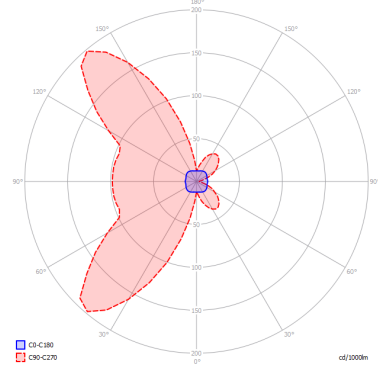

PHOTOMETRIC DIAGRAM

FRAME	DIFFUSER	LED COLOUR	CODE
Matte White 9010	White	3000K	145409
Matte White 9010	White + Clear Ribbed	3000K	145401