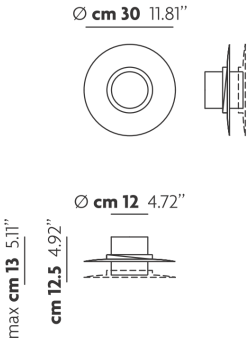

THOR

Small

FEATURES

- Frame:** Metal
- Diffuser:** Polycarbonate
- Dimmable:** Yes
- Dimmer:** Not Included
- Bulb:** Included

BULB

LED 3000K 1 x 17W | 1800 lm

CERTIFICATION

SPECIFICATION SHEET

PHOTOMETRIC DIAGRAM

None

FRAME	DIFFUSER	LED COLOUR	CODE
 Matte White 9010	 Glossy White	3000K	152302