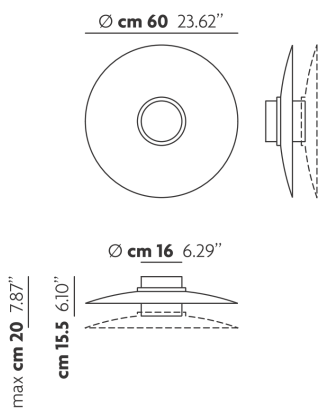

THOR

Medium

FEATURES

- Frame:** Metal
- Diffuser:** Polycarbonate
- Dimmable:** Yes
- Dimmer:** Not Included
- Bulb:** Included

BULB

LED 3000K 2 x 17W | 3600 lm

CERTIFICATION

SPECIFICATION SHEET

PHOTOMETRIC DIAGRAM

None

FRAME	DIFFUSER	LED COLOUR	CODE
 Matte White 9010	 Glossy White	3000K	152301