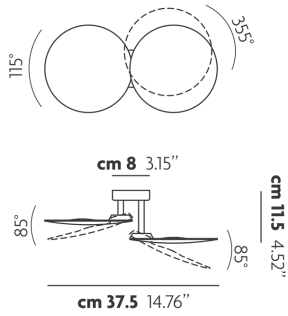

PUZZLE ROUND

Double Round

FEATURES

- Frame:** Metal
- Diffusor:** None
- Dimmable:** Yes
- Dimmer:** Not Included
- Bulb:** Included

BULB

LED 3000K 2 x 17W | 3600 lm

CERTIFICATION

SPECIFICATION SHEET

PHOTOMETRIC CURVE

None

FRAME	DIFFUSOR	LED COLOUR	CODE
 Copperty Bronze	None	3000K	159306
 Matte White 9016	None	3000K	159304