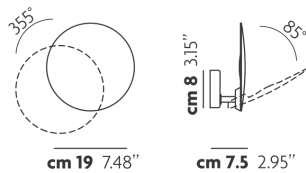

SPECIFICATION SHEET

PHOTOMETRIC CURVE

None

FRAME	DIFFUSOR	LED COLOUR	CODE
Coppery Bronze	None	3000K	159305
Matte White 9016	None	3000K	159302