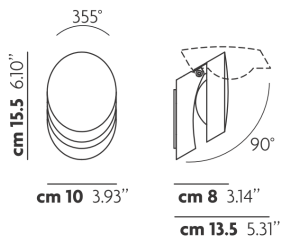

SPECIFICATION SHEET

PHOTOMETRIC DIAGRAM

None

FRAME	DIFFUSER	LED COLOUR	CODE
Copperty Bronze	None	3000K	155305
Matte White 9016	None	3000K	155304
Chrome	None	3000K	155306