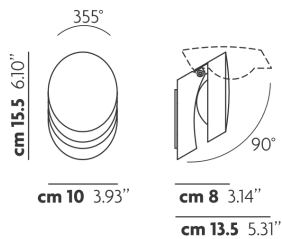

SPECIFICATION SHEET

PHOTOMETRIC DIAGRAM

None

FRAME	DIFFUSER	LED COLOUR	CODE
Copperty Bronze	None	Optionally	155305
Matte White 9016	None	Optionally	155304
Chrome	None	Optionally	155306