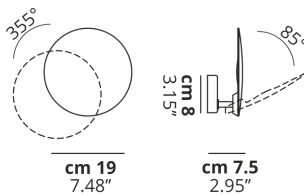

PUZZLE ROUND

Single Round

FEATURES

- Frame:** Metal
- Diffusor:** None
- Dimmable:** Yes
- Dimmer:** Not Included
- Bulb:** Included

BULB

LED 2700K 1 x 17W | 1700 lm

or

LED 3000K 1 x 17W | 1800 lm

CERTIFICATION

PHOTOMETRIC CURVE

None

SPECIFICATION SHEET

FRAME	DIFFUSOR	LED COLOUR	CODE
 Copperty Bronze	None	2700K	159007
 Matte White 9016	None	2700K	159001
 Copperty Bronze	None	3000K	159005
 Matte White 9016	None	3000K	159002