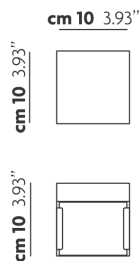

LASER CUBE

10x10 Led

FEATURES

- Frame:** Metal
- Diffuser:** None
- Dimmable:** Yes
- Dimmer:** Not Included
- Bulb:** Included

BULB

LED 3000K 1 x 17W | 1800 lm

CERTIFICATION

SPECIFICATION SHEET

PHOTOMETRIC DIAGRAM

None

FRAME	DIFFUSER	LED COLOUR	CODE
 Matte White 9010	None	3000K	036425
 Coppery Bronze	None	3000K	036426
 Matte Black	None	3000K	036433