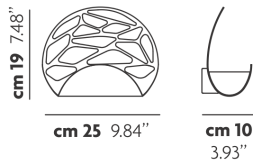

SPECIFICATION SHEET

PHOTOMETRIC DIAGRAM

None

FRAME	DIFFUSER	LED COLOUR	CODE
Coppery Bronze	None	3000K	141412
Matte White 9010	None	3000K	141411