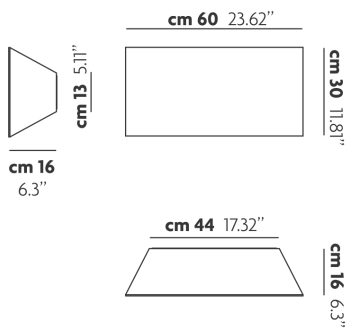

BEETLE

Large Pyramid

FEATURES

- Frame:** Metal
- Diffusor:** Polycarbonate
- Dimmable:** Yes
- Dimmer:** Not Included
- Bulb:** Included

BULB

LED 3000K 2 x 17W | 3600 lm

CERTIFICATION

SPECIFICATION SHEET

PHOTOMETRIC CURVE

FRAME	DIFFUSOR	LED COLOUR	CODE
 Matte White 9010	 White + Clear Ribbed	3000K	145407