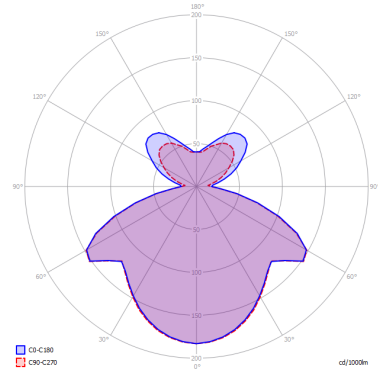

BEETLE

Large Pyramid

FEATURES

- Frame:** Metal
- Diffusor:** Polycarbonate
- Dimmable:** Yes
- Dimmer:** Not Included
- Bulb:** Included

BULB

LED 3000K 2 x 17W | 3600 lm

CERTIFICATION

SPECIFICATION SHEET

PHOTOMETRIC CURVE

FRAME	DIFFUSOR	LED COLOUR	CODE
 Matte White 9010	 White + Clear Ribbed	3000K	145407