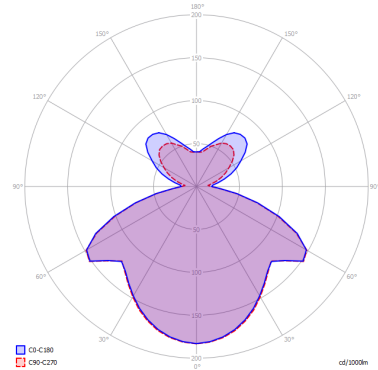

BEETLE

Small Pyramid

FEATURES

- Frame:** Metal
- Diffusor:** Polycarbonate
- Dimmable:** Yes
- Dimmer:** Not Included
- Bulb:** Included

BULB

LED 3000K 1 x 17W | 1800 lm

CERTIFICATION

SPECIFICATION SHEET

PHOTOMETRIC CURVE

FRAME

 Matte White 9010

DIFFUSOR

 White + Clear
Ribbed

LED COLOUR

3000K

CODE