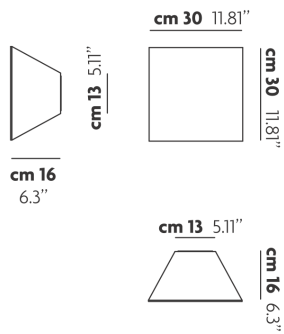

BEETLE

Small Pyramid

FEATURES

- Frame:** Metal
- Diffusor:** Polycarbonate
- Dimmable:** Yes
- Dimmer:** Not Included
- Bulb:** Included

BULB

LED 3000K 1 x 17W | 1800 lm

CERTIFICATION

SPECIFICATION SHEET

PHOTOMETRIC CURVE

FRAME

 Matte White 9010

DIFFUSOR

 White + Clear
Ribbed

LED COLOUR

3000K

CODE