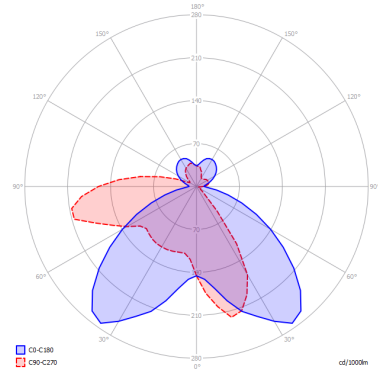

BEETLE

Medium 60 Cube

FEATURES

- Frame:** Metal
- Diffusor:** Polycarbonate
- Dimmable:** Yes
- Dimmer:** Not Included
- Bulb:** Included

BULB

LED 3000K 1 x 17W | 1800 lm

CERTIFICATION

SPECIFICATION SHEET

PHOTOMETRIC CURVE

FRAME	DIFFUSOR	LED COLOUR	CODE
 Matte White 9010	 White + Clear Ribbed	3000K	145404