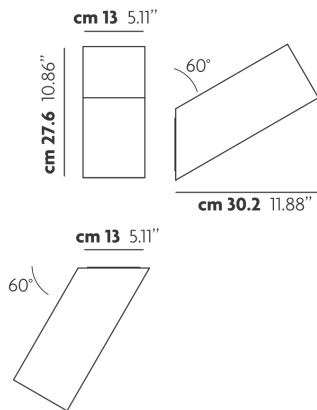

BEETLE

Medium 60 Cube

FEATURES

- Frame:** Metal
- Diffusor:** Polycarbonate
- Dimmable:** Yes
- Dimmer:** Not Included
- Bulb:** Included

BULB

LED 3000K 1 x 17W | 1800 lm

CERTIFICATION

SPECIFICATION SHEET

PHOTOMETRIC CURVE

FRAME	DIFFUSOR	LED COLOUR	CODE
 Matte White 9010	 White + Clear Ribbed	3000K	145404