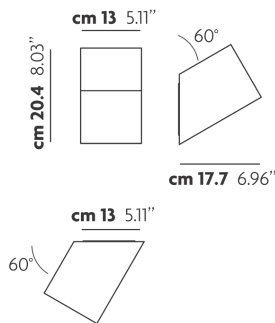

BEETLE

Mini 60 Cube

FEATURES

- Frame:** Metal
- Diffusor:** Polycarbonate
- Dimmable:** Yes
- Dimmer:** Not Included
- Bulb:** Included

BULB

LED 3000K 1 x 17W | 1800 lm

CERTIFICATION

SPECIFICATION SHEET

PHOTOMETRIC CURVE

FRAME	DIFFUSOR	LED COLOUR	CODE
 Matte White 9010	 White + Clear Ribbed	3000K	145403