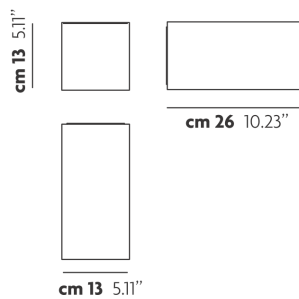

BEETLE

Medium Cube

FEATURES

- Frame:** Metal
- Diffuser:** Polycarbonate
- Dimmable:** Yes
- Dimmer:** Not Included
- Bulb:** Included

BULB

LED 3000K 1 x 17W | 1800 lm

CERTIFICATION

SPECIFICATION SHEET

PHOTOMETRIC DIAGRAM

| FRAME | DIFFUSER | LED COLOUR | CODE |
|--|---|------------|--------|
|  Matte White 9010 |  White + Clear Ribbed | 3000K | 145402 |