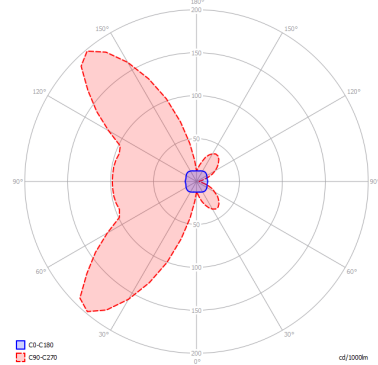

BEETLE

Medium Cube

FEATURES

- Frame:** Metal
- Diffuser:** Polycarbonate
- Dimmable:** Yes
- Dimmer:** Not Included
- Bulb:** Included

BULB

LED 3000K 1 x 17W | 1800 lm

CERTIFICATION

SPECIFICATION SHEET

PHOTOMETRIC DIAGRAM

| FRAME | DIFFUSER | LED COLOUR | CODE |
|--|---|------------|--------|
|  Matte White 9010 |  White + Clear Ribbed | 3000K | 145402 |