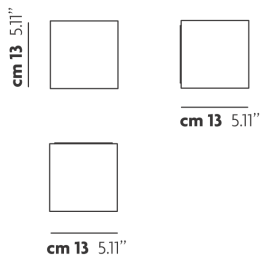

BEETLE

Mini Cube

FEATURES

- Frame:** Metal
- Diffusor:** Polycarbonate
- Dimmable:** Yes
- Dimmer:** Not Included
- Bulb:** Included

BULB

LED 3000K 1 x 17W | 1800 lm

CERTIFICATION

SPECIFICATION SHEET

PHOTOMETRIC CURVE

FRAME	DIFFUSOR	LED COLOUR	CODE
<ul style="list-style-type: none"> Matte White 9010 	<ul style="list-style-type: none"> White 	3000K	145409
<ul style="list-style-type: none"> Matte White 9010 	<ul style="list-style-type: none"> White + Clear Ribbed 	3000K	145401