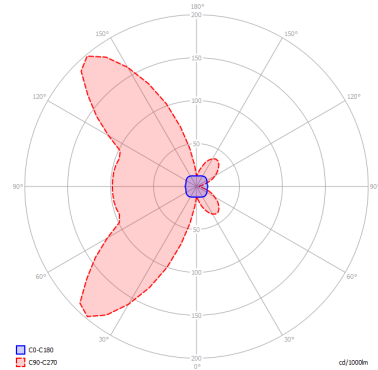

BEETLE

Mini Cube

FEATURES

- Frame:** Metal
- Diffusor:** Polycarbonate
- Dimmable:** Yes
- Dimmer:** Not Included
- Bulb:** Included

BULB

LED 3000K 1 x 17W | 1800 lm

CERTIFICATION

SPECIFICATION SHEET

PHOTOMETRIC CURVE

FRAME	DIFFUSOR	LED COLOUR	CODE
<ul style="list-style-type: none"> Matte White 9010 	<ul style="list-style-type: none"> White 	3000K	145409
<ul style="list-style-type: none"> Matte White 9010 	<ul style="list-style-type: none"> White + Clear Ribbed 	3000K	145401