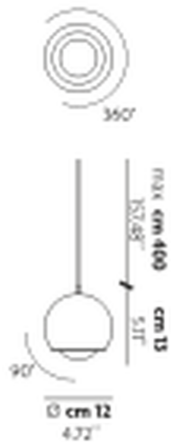

SPIDER

FEATURES

- Frame:** Metal
- Diffuser:** Metal
- Dimmable:** Yes
- Dimmer:** Not Included
- Bulb:** Included

BULB

LED 3000K 1 x 9W | 850 lm

CERTIFICATION

SPECIFICATION SHEET

PHOTOMETRIC DIAGRAM

None

FRAME	DIFFUSER	LED COLOUR	CODE
● Chrome	● Matte White 9010	3000K	160301
● Chrome	● Chrome	3000K	160302
● Chrome	● Gold	3000K	160303
● Chrome	● Rose Gold	3000K	160304
● Chrome	● Matte Black	3000K	160305